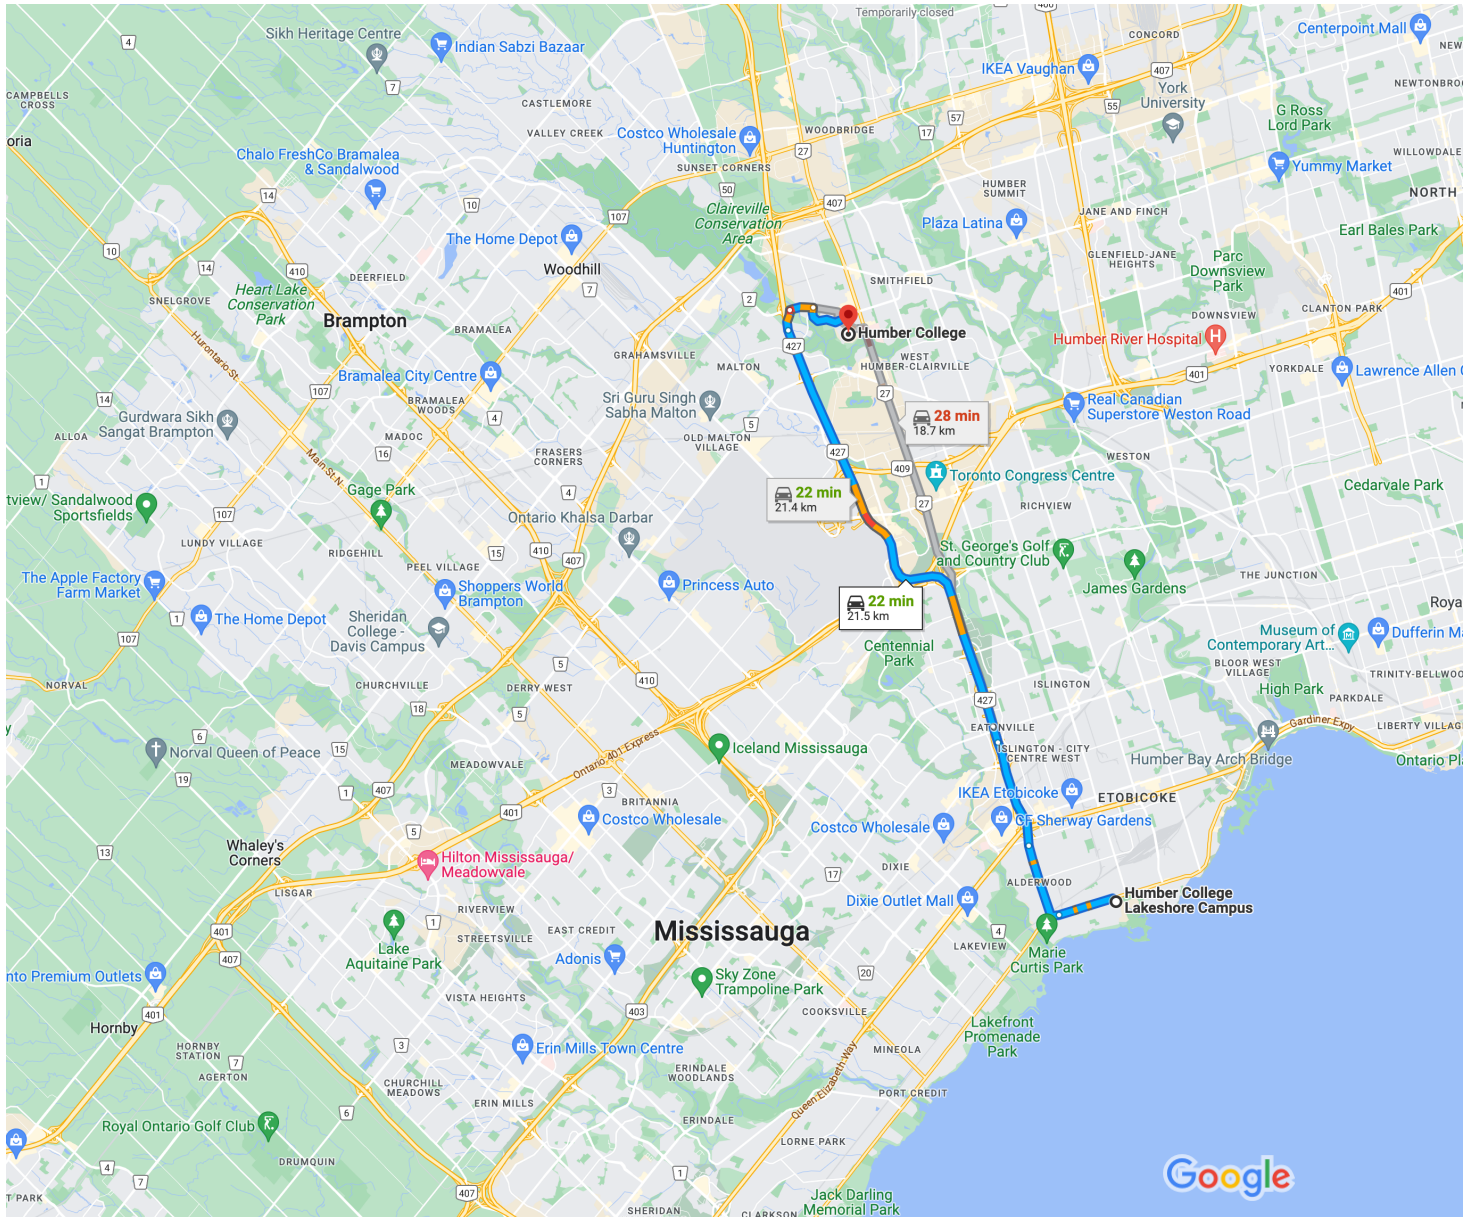

Humber College Lakeshore Campus, 3199 Lake Shore Blvd W, Etobicoke, ON M8V 1K8 to Humber College Drive 21.5 km, 22 min

Filming day #1 for "Film Title". EP: Matthew Kennedy.

Map data ©2023 Google 2 km

Humber College Lakeshore Campus
3199 Lake Shore Blvd W, Etobicoke, ON M8V 1K8

Get on ON-427 N from Lake Shore Blvd W and Brown's Line

- 10 min (7.0 km)
- ↑ 1. Head southwest
- 53 m
- ↶ 2. Turn left toward Twenty Second St
- 18 m

- 3. Turn right onto Twenty Second St
62 m
- ↶ 4. Turn left onto Lake Shore Blvd W
1.5 km
- ↗ 5. Slight right onto Brown's Line
2.1 km
- ↙ 6. Keep left at the fork, follow signs for ON-427 N
2.8 km
- ↙ 7. Keep left at the fork, follow signs for ON-427
N/Airport and merge onto ON-427 N
450 m

Follow ON-427 N. Take the exit toward Finch Ave from ON-427 N

- 8 min (12.9 km)
- ⬆ 8. Merge onto ON-427 N
12.3 km
- 9. Use the right 2 lanes to take the exit toward Finch
Ave
550 m

Drive to Humberline Dr

- 3 min (1.6 km)
- 10. Use the right 2 lanes to turn right onto Finch Ave
W
600 m
- 11. Turn right onto Humberline Dr
1.0 km

Humber College

205 Humber College Blvd, Etobicoke, ON M9W 5L7